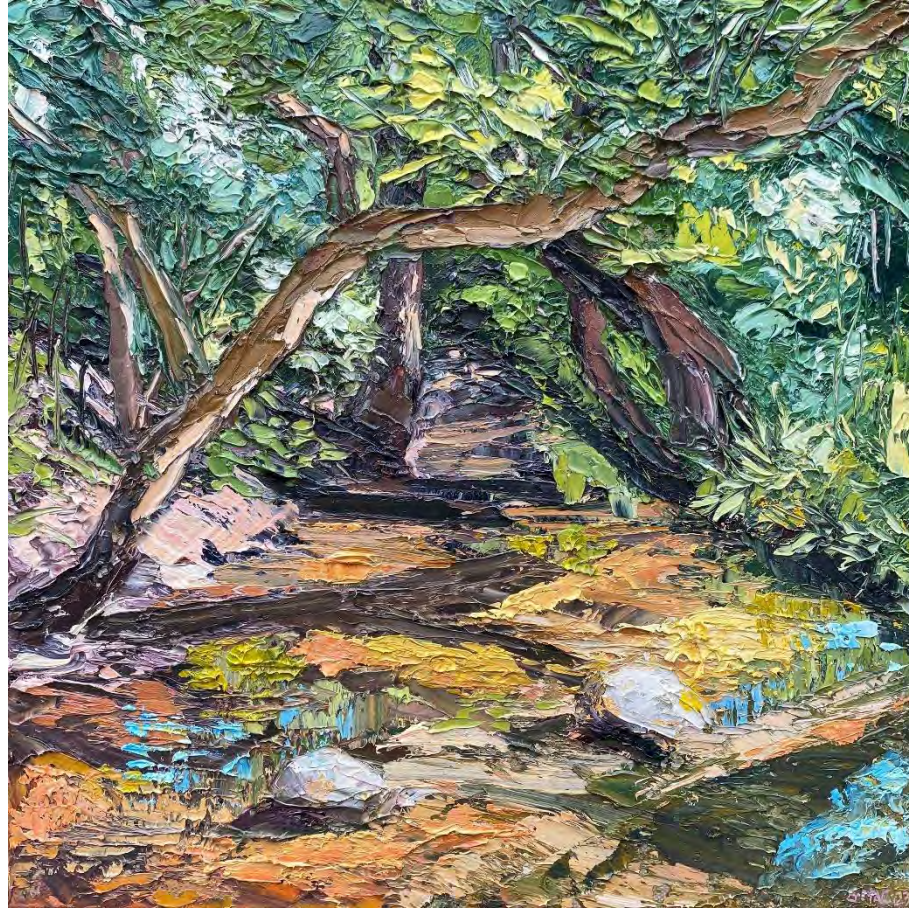

'Boat Races at The Creek' oil on linen 34x34cm framed $990