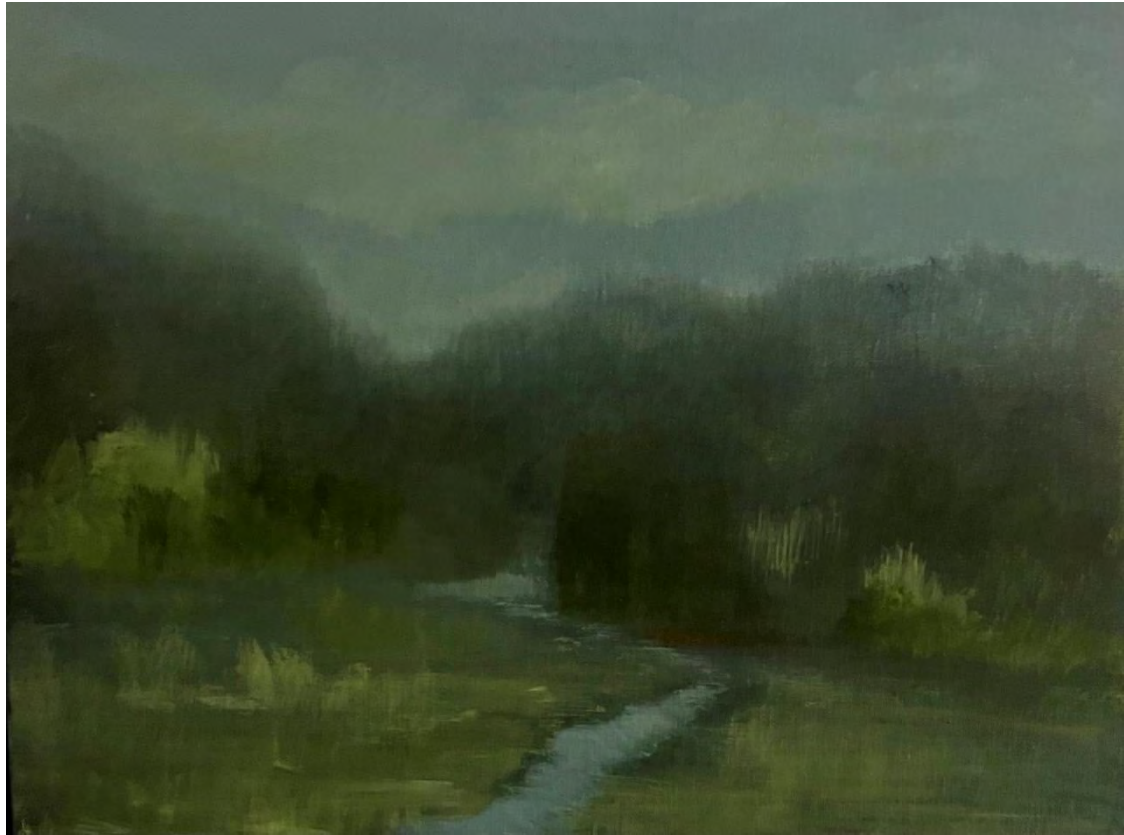

'All the greens of Gippsland' oil on canvas 34x44cm framed $750