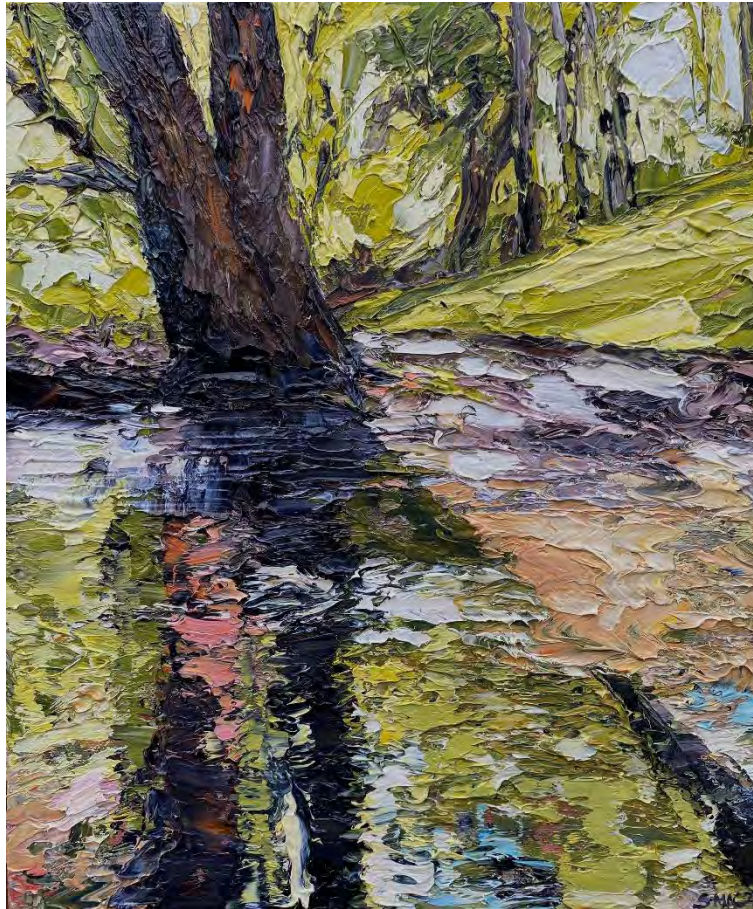

'Time to Reflect 2' oil on linen 32x28cm framed $950