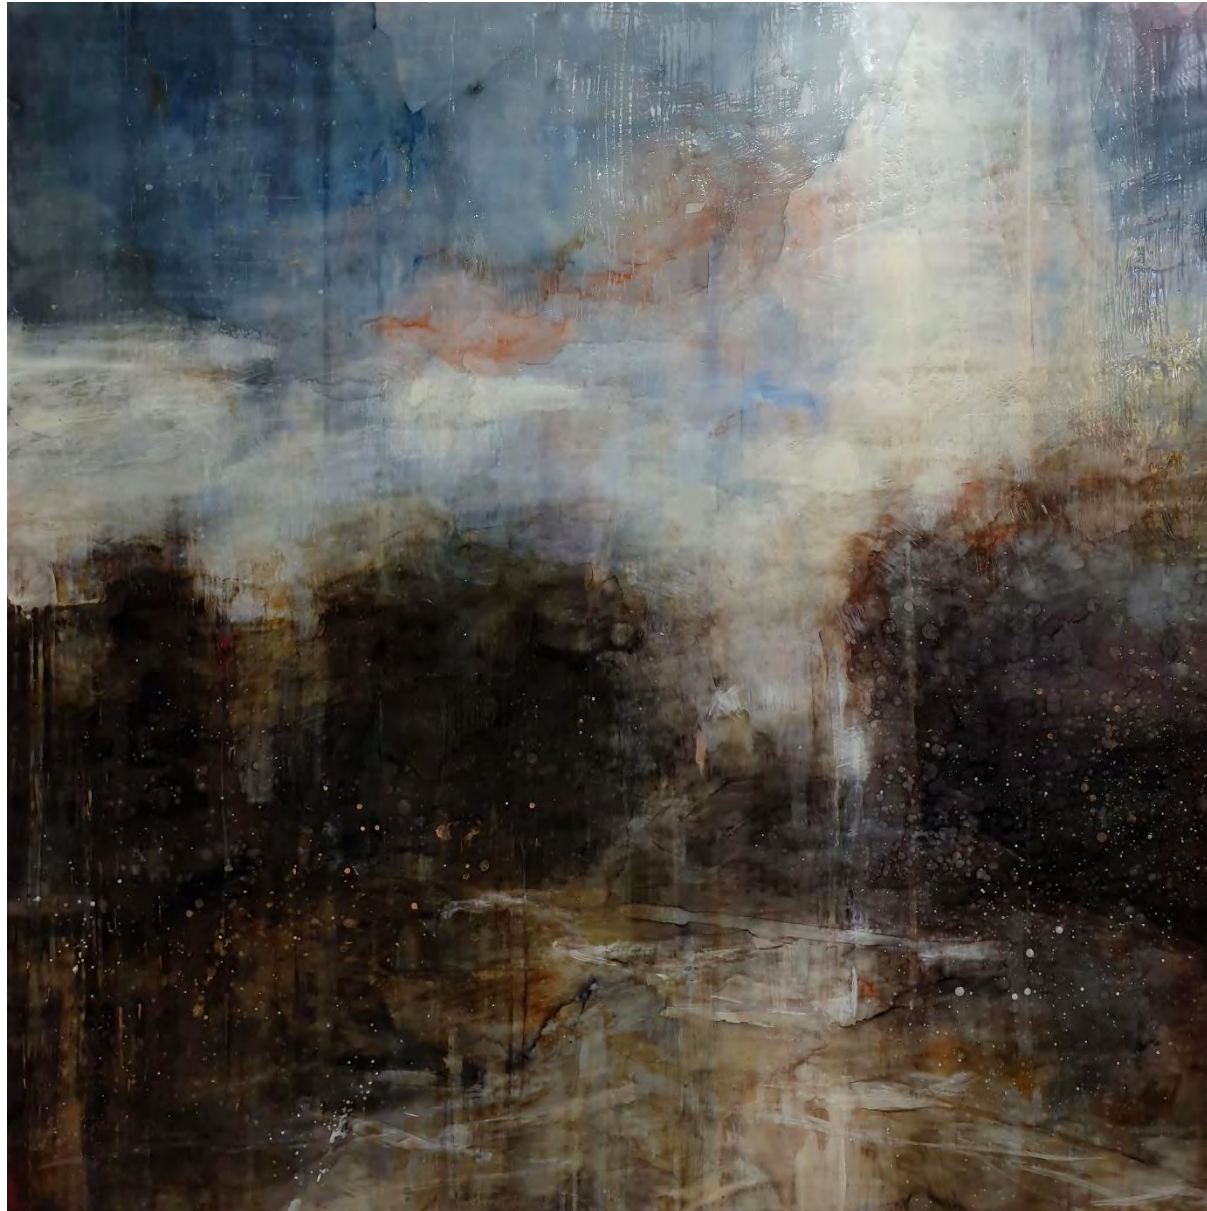

'Tickled Pink' oil on canvas 30x30cm unframed \$1,500

Works by Liz Priestley *courtesy of Walcha Gallery of Art*

'Morning on the river' encaustic on board 75cm diameter \$1,950

'Elevated' encaustic on panel 95cm diameter \$3,200